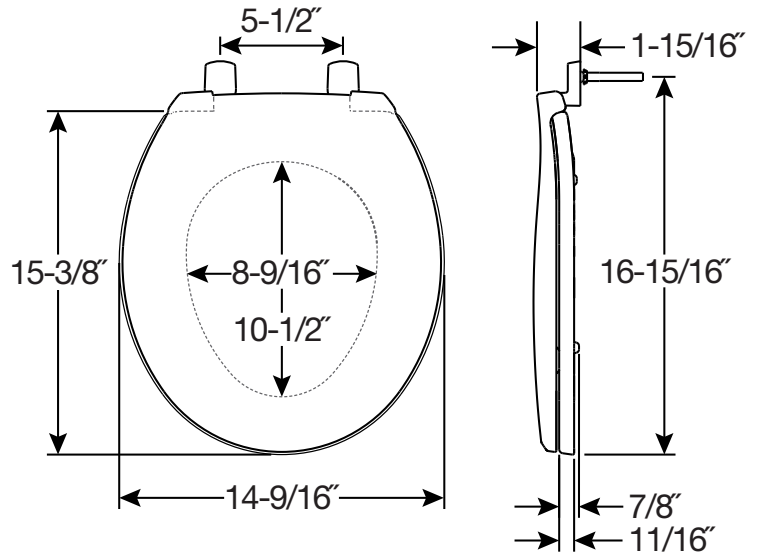

HOSPITALITY HEAVY-DUTY  
PLASTIC TOILET SEAT

**FEATURES:**

- **STA-TITE® Commercial Fastening System™**  
Eliminates callbacks for loosened seats

**SPECIFICATIONS:**

- Size:** Round
- Material:** Plastic
- Style:** Closed Front with Cover
- Ring Bumpers:** Four
- Hinges:** Plastic with Non-Corroding 300 Series Stainless Steel Posts and Pintles
- Hardware:** STA-TITE® Commercial Fastening System™