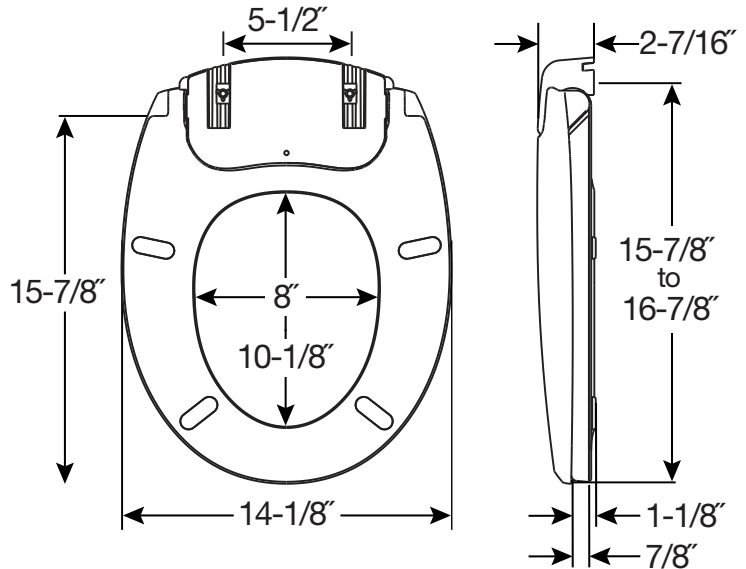

RADIANCE™ H700NL

RESIDENTIAL PLASTIC TOILET SEAT

FEATURES:

- **Multi-Setting Warming Seat**
3 temperature settings for comfort
- **iLumaLight®**
Blue LED night light illuminates with a soft, soothing glow
- **STA-TITE® Seat Fastening System™**
Never Loosens™
- **Whisper•Close®**
Slowly and quietly closes
- **Precision Seat Fit™**
1" front-to-back adjustability provides the perfect bowl fit
- **Super Grip Bumpers™**
Provides greater stability

SPECIFICATIONS:

- Size:** Round
- Material:** Plastic
- Style:** Closed Front with Cover
- Ring Bumpers:** Four
- Hinges:** Plastic
- Hardware:** STA-TITE® Seat Fastening System™
- Power Rating:** AC 120V, 60Hz
- Rated Power Consumption:** 55W
- Power Cord Length:** 48"
- Power Requirement:** GFCI Outlet