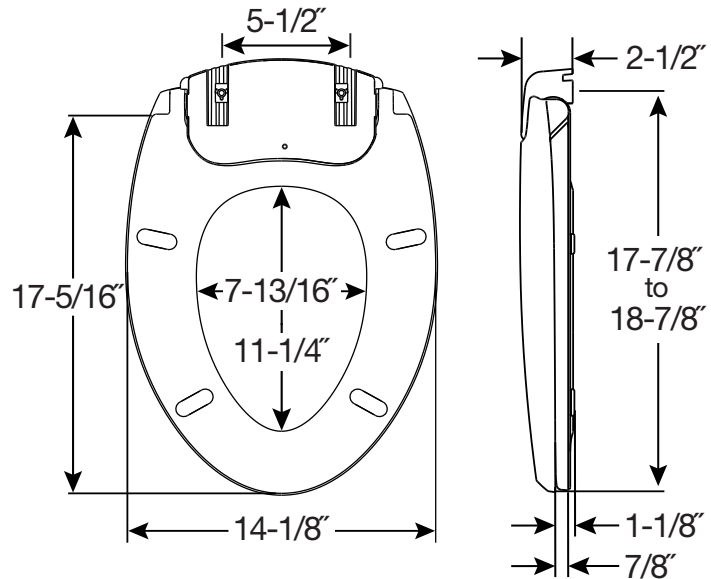

RADIANCE™ H1700NL

RESIDENTIAL PLASTIC TOILET SEAT

FEATURES:

- **Multi-Setting Warming Seat**
3 temperature settings for comfort
- **iLumaLight®**
Blue LED night light illuminates with a soft, soothing glow
- **STA-TITE® Seat Fastening System™**
Never Loosens™
- **Whisper•Close®**
Slowly and quietly closes
- **Precision Seat Fit™**
1" front-to-back adjustability provides the perfect bowl fit
- **Super Grip Bumpers™**
Provides greater stability

SPECIFICATIONS:

- Size:** Elongated
- Material:** Plastic
- Style:** Closed Front with Cover
- Ring Bumpers:** Four
- Hinges:** Plastic
- Hardware:** STA-TITE® Seat Fastening System™
- Power Rating:** AC 120V, 60Hz
- Rated Power Consumption:** 55W
- Power Cord Length:** 48"
- Power Requirement:** GFCI Outlet