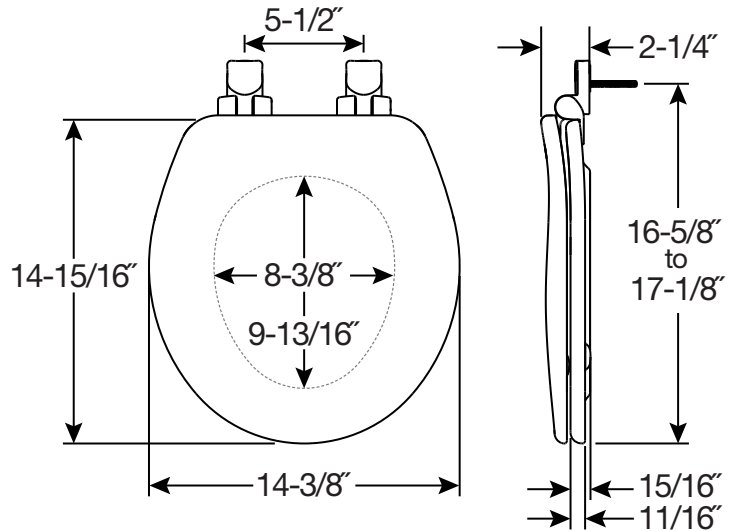

ALÉSIO II™ 9170CHSL / NISL

RESIDENTIAL HIGH DENSITY™
ENAMELED WOOD TOILET SEAT

FEATURES:

- **Stylish Hinge Options**
Chrome (CHSL) or brushed nickel (NISL) hinges
- **STA-TITE®
Seat Fastening System™**
Never Loosens™
- **Easy•Clean & Change®**
Removes for easy cleaning
- **Whisper•Close®**
Slowly and quietly closes
- **Precision Seat Fit™**
1/2" front-to-back adjustability provides the perfect bowl fit
- **Super Grip Bumpers™**
Provides greater stability
- **Highly-Stylized Design**
Superior high-gloss finish resists chipping and scratching

SPECIFICATIONS:

- Size:** Round
- Material:** High Density™ Enameled Wood
- Style:** Closed Front with Cover
- Ring Bumpers:** Two
- Hinges:** Chrome or Brushed Nickel
- Hardware:** STA-TITE® Seat Fastening System™
- Brand:** Bemis-Branded Product