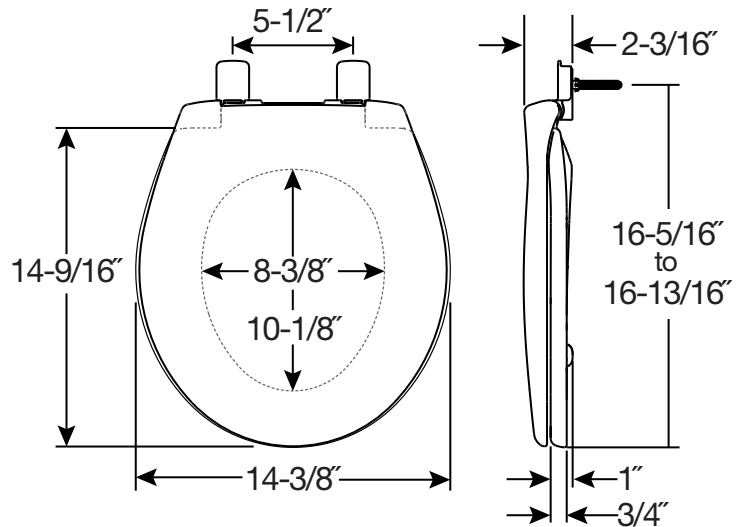

AFFINITY™ 300E4

RESIDENTIAL PLASTIC TOILET SEAT

FEATURES:

- **STA-TITE® Seat Fastening System™**
Never Loosens™
- **Easy•Clean & Change®**
Removes for cleaning
- **Whisper•Close®**
Slowly and quietly closes
- **Precision Seat Fit™**
1/2" front-to-back adjustability provides the perfect bowl fit
- **Super Grip Bumpers™**
Provides greater stability

SPECIFICATIONS:

- Size:** Round
- Material:** Plastic
- Style:** Closed Front with Cover
- Ring Bumpers:** Two
- Hinges:** Plastic
- Hardware:** STA-TITE® Seat Fastening System™

Codes & Standards:

Complies with
IAPMO/ANSI Z124.5
Standards
Residential Classification