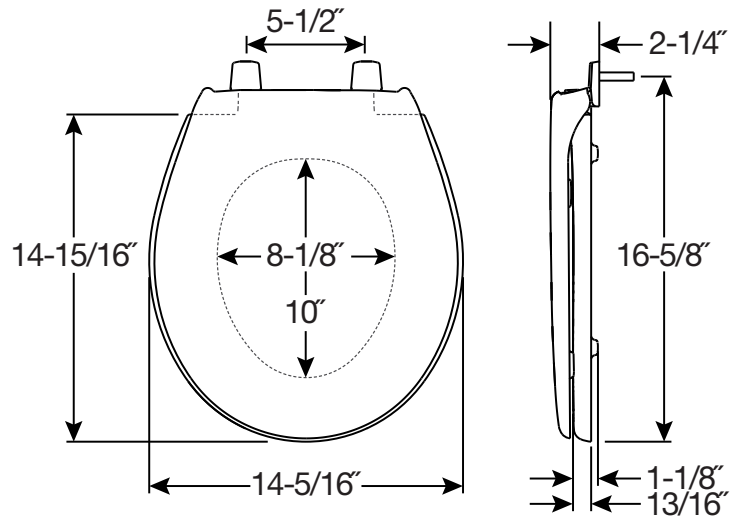

COMMERCIAL HEAVY-DUTY
PLASTIC TOILET SEAT

FEATURES:

- **Top-Tite® Hinges**
Seat installs easily from above the bowl

SPECIFICATIONS:

Size: Round

Material: Plastic

Style: Closed Front with Cover

Ring Bumpers: Four