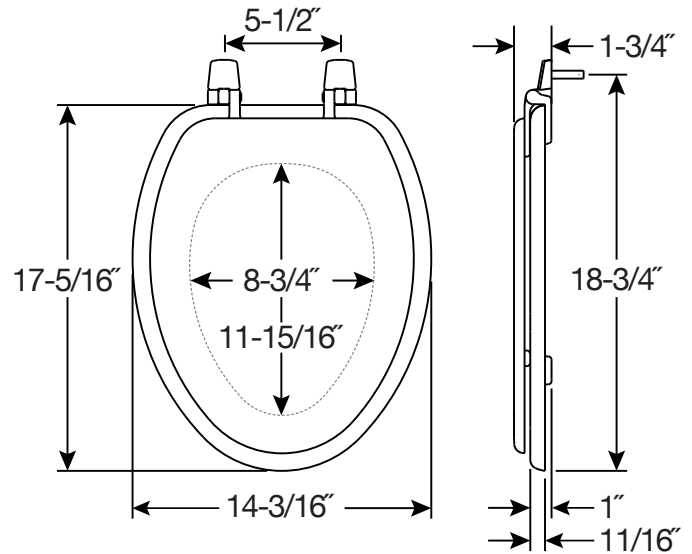

## FEATURES:

- **Top-Tite® Hinges**  
Seat installs easily from above the bowl

## SPECIFICATIONS:

**Size:** Elongated

**Material:** Enameled Wood

**Style:** Closed Front with Cover

**Ring Bumpers:** Two

**Hinges:** Plastic

**Hardware:** Non-Corroding Hex-Tite™ Bolts and Wing Nuts

Proudly Made in the USA