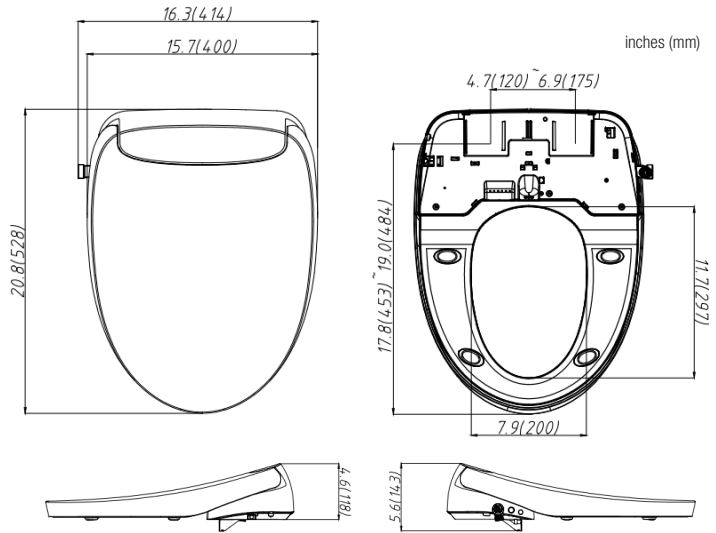

## FEATURES:

- Stay-Tite®
- Auto Open/Close
- Heated Seat
- UV Sterilization
- Wireless Remote
- Low Profile Design
- Unlimited Warm Water
- Luxury Bidet Settings
- Warm Air Dryer
- Adjustable Water Temperature
- Adjustable Seat Temperature
- Adjustable Dryer Temperature
- Night Light
- Stainless Steel Nozzle
- Sittable Lid (200lbs)

## SPECIFICATIONS:

- Size:** Elongated
- Material:** ABS Resin
- Style:** Closed Front with Cover
- Ring Bumpers:** Four
- Hinges:** Plastic
- Hardware:** Plastic
- Power Rating:** AC 120V, 60 Hz, 1050W, 8.75 amps \*
- Water Temp Range:** Up to 102.2°F
- Power Cord Length:** 48"
- Bidet Water Hose Length:** 17.25"
- Power Requirement:** GFCI Outlet