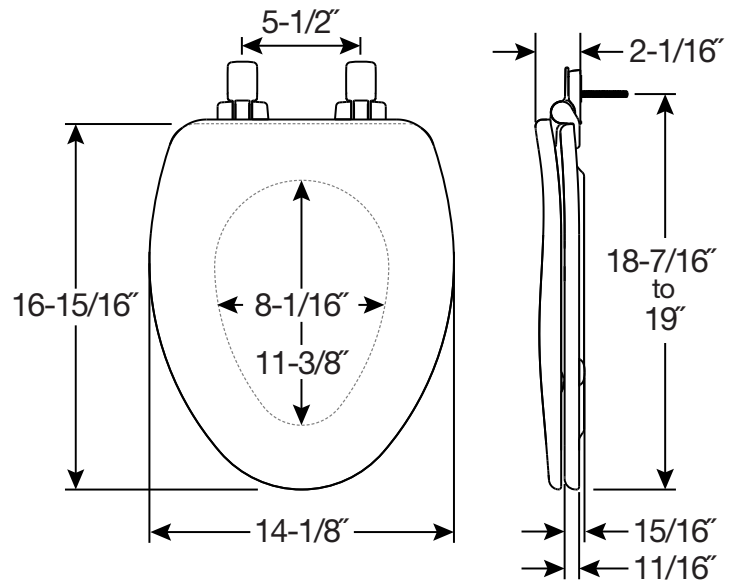

ALÉSIO II™ 19170PLE4

RESIDENTIAL HIGH DENSITY™
ENAMELED WOOD TOILET SEAT

FEATURES:

- **STA-TITE® Seat Fastening System™**
  Never Loosens™
- **Easy•Clean™**
  Quickly removes for easy cleaning
- **Whisper•Close®**
  Slowly and quietly closes
- **Precision Seat Fit™**
  1/2" front-to-back adjustability provides the perfect bowl fit
- **Super Grip Bumpers™**
  Provides greater stability
- **Highly-Stylized Design**
  Superior high-gloss finish resists chipping and scratching

SPECIFICATIONS:

1. **Size:** Elongated
2. **Material:** High Density™ Enameled Wood
3. **Style:** Closed Front with Cover
4. **Ring Bumpers:** Two
5. **Hinges:** Plastic
6. **Hardware:** STA-TITE® Seat Fastening System™

Proudly Made in the USA

Eco-Friendly