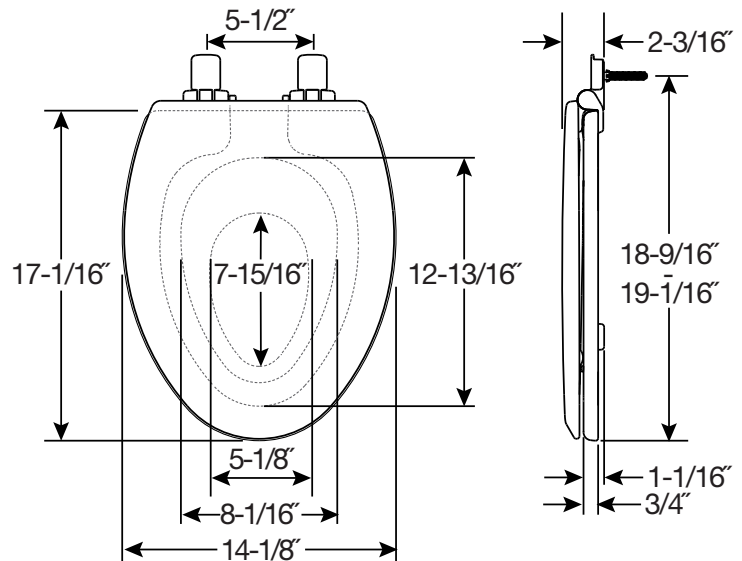

NEXTSTEP2® 1888SLOW

RESIDENTIAL ENAMELED WOOD TOILET SEAT

FEATURES:

- **Built-In Potty Seat™**
Secures magnetically in cover when not in use
- **Fits Both Adults and Children**
2-in-1 toilet seat accommodates the needs of both adult and child
- **Plastic Child Seat**
Easily removes for cleaning or when no longer needed
- **STA-TITE® Seat Fastening System™**
Never Loosens™
- **Whisper•Close®**
Slowly and quietly closes
- **Easy•Clean®**
Quickly removes for easy cleaning
- **Precision Seat Fit™**
1/2" front-to-back adjustability provides the perfect bowl fit

SPECIFICATIONS:

- Size:** Elongated
- Material:** Enameled Wood / Plastic
- Style:** Closed Front with Cover
- Ring Bumpers:** Two
- Hinges:** Plastic
- Hardware:** STA-TITE® Seat Fastening System™